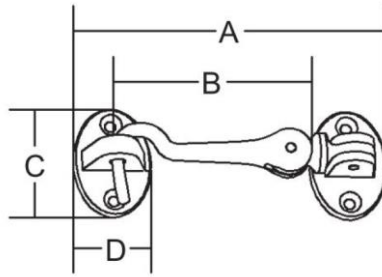

GM-SCH Stainless Steel 316 Swivel Cabin Hook

Features

- Double swivel design
- Second strike is included to keep door open
- Uses screw size #8

Material

- Stainless steel 316

Part No.	A	B	C	D
GM-SCH-J707455	102	65	37	25

GM-CDH Stainless Steel Cabin Door Hook

Features

- Stainless steel construction
- Uses screw size #8

Material

- Base: Stainless steel 316
- Hook: Stainless steel 304

Part No.	A	B	C	D
GM-CDH-J021397	69	52	32	22
GM-CDH-J021398	88	71		
GM-CDH-J021399	119	102		

GM-SH Stainless Steel 316 Swivel Hasp

Features

- Swivel locking eye
- Accept padlock up to 8 mm shackle
- Uses screw size #6

Material

- Stainless steel 316

GM-SH-D408514

GM-SH-D398514

Part No.	A	B	Ø
GM-SH-D398514	90	26.5	9
GM-SH-D408514	75		