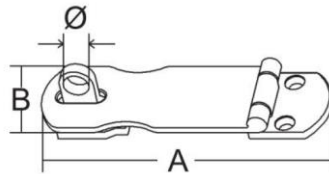

GM-SCH Stainless Steel 316 Swivel Cabin Hook

Features

- Double swivel design
- Second strike is included to keep door open
- Uses screw size #8

Material

- Stainless steel 316

Part No.	A	B	C	D
GM-SCH-J707455	102	65	37	25

GM-CDH Stainless Steel Cabin Door Hook

Features

- Stainless steel construction
- Uses screw size #8

Material

- Base: Stainless steel 316
- Hook: Stainless steel 304

Part No.	A	B	C	D
GM-CDH-J021397	69	52	32	22
GM-CDH-J021398	88	71		
GM-CDH-J021399	119	102		

GM-SH Stainless Steel 316 Swivel Hasp

Features

- Swivel locking eye
- Accept padlock up to 8 mm shackle
- Uses screw size #6

Material

- Stainless steel 316

GM-SH-D408514

GM-SH-D398514

Part No.	A	B	Ø
GM-SH-D398514	90	26.5	9
GM-SH-D408514	75		