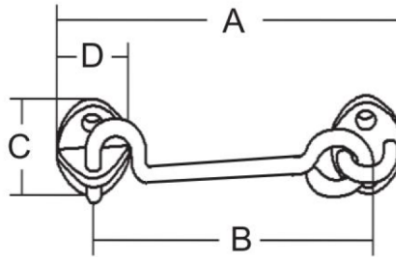

GM-SCH Stainless Steel 316 Swivel Cabin Hook

Features

- Double swivel design
- Second strike is included to keep door open
- Uses screw size #8

Material

- Stainless steel 316

Part No.	A	B	C	D
GM-SCH-J707455	102	65	37	25

GM-CDH Stainless Steel Cabin Door Hook

Features

- Stainless steel construction
- Uses screw size #8

Material

- Base: Stainless steel 316
- Hook: Stainless steel 304

Part No.	A	B	C	D
GM-CDH-J021397	69	52	32	22
GM-CDH-J021398	88	71		
GM-CDH-J021399	119	102		

GM-SH Stainless Steel 316 Swivel Hasp

Features

- Swivel locking eye
- Accept padlock up to 8 mm shackle
- Uses screw size #6

Material

- Stainless steel 316

GM-SH-D408514

GM-SH-D398514

Part No.	A	B	Ø
GM-SH-D398514	90	26.5	9
GM-SH-D408514	75		