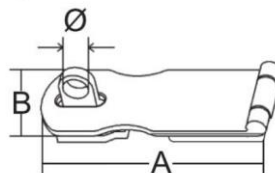

GM-SCH Stainless Steel 316 Swivel Cabin Hook

Features

- Double swivel design
- Second strike is included to keep door open
- Uses screw size #8

Material

- Stainless steel 316

Part No.	A	B	C	D
GM-SCH-J707455	102	65	37	25

GM-CDH Stainless Steel Cabin Door Hook

Features

- Stainless steel construction
- Uses screw size #8

Material

- Base: Stainless steel 316
- Hook: Stainless steel 304

Part No.	A	B	C	D
GM-CDH-J021397	69	52	32	22
GM-CDH-J021398	88	71		
GM-CDH-J021399	119	102		

GM-SH Stainless Steel 316 Swivel Hasp

Features

- Swivel locking eye
- Accept padlock up to 8 mm shackle
- Uses screw size #6

Material

- Stainless steel 316

GM-SH-D408514

GM-SH-D398514

Part No.	A	B	Ø
GM-SH-D398514	90	26.5	9
GM-SH-D408514	75		